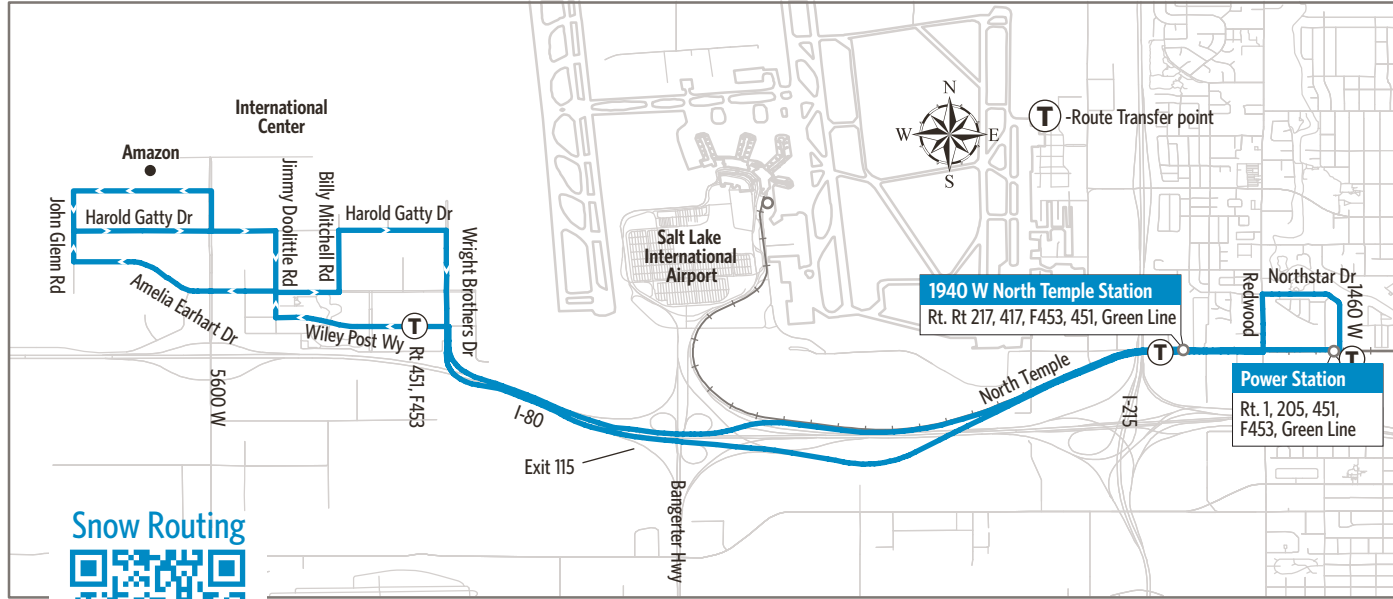

551

International Center

International Center
Power Station
1940 W North Temple Station

UTA  BUS

WK SA SU 

Effective April 2025

Route 551 - International Center

PLAN AND PAY
WITH transit*

Power Station	1940 W North Temple Station	Wiley Post & Wright Bros	Amelia Earhart & 5850 W	Amazon Fulfillment Center	Harold Gatty Dr & 5575 W	Wright Bros & Amelia Earhart	1940 W North Temple Station	N Temple & Redwood Rd
512a	515a	521a	526a	529a	533a	539a	547a	550a
542	545	551	556	559	603	609	617	620
612	615	621	626	629	633	639	647	650
642	645	651	656	659	703	709	717	720
524p	527p	532p	543p	546p	549p	557p	604p	606p
554	557	602	613	616	619	627	634	636