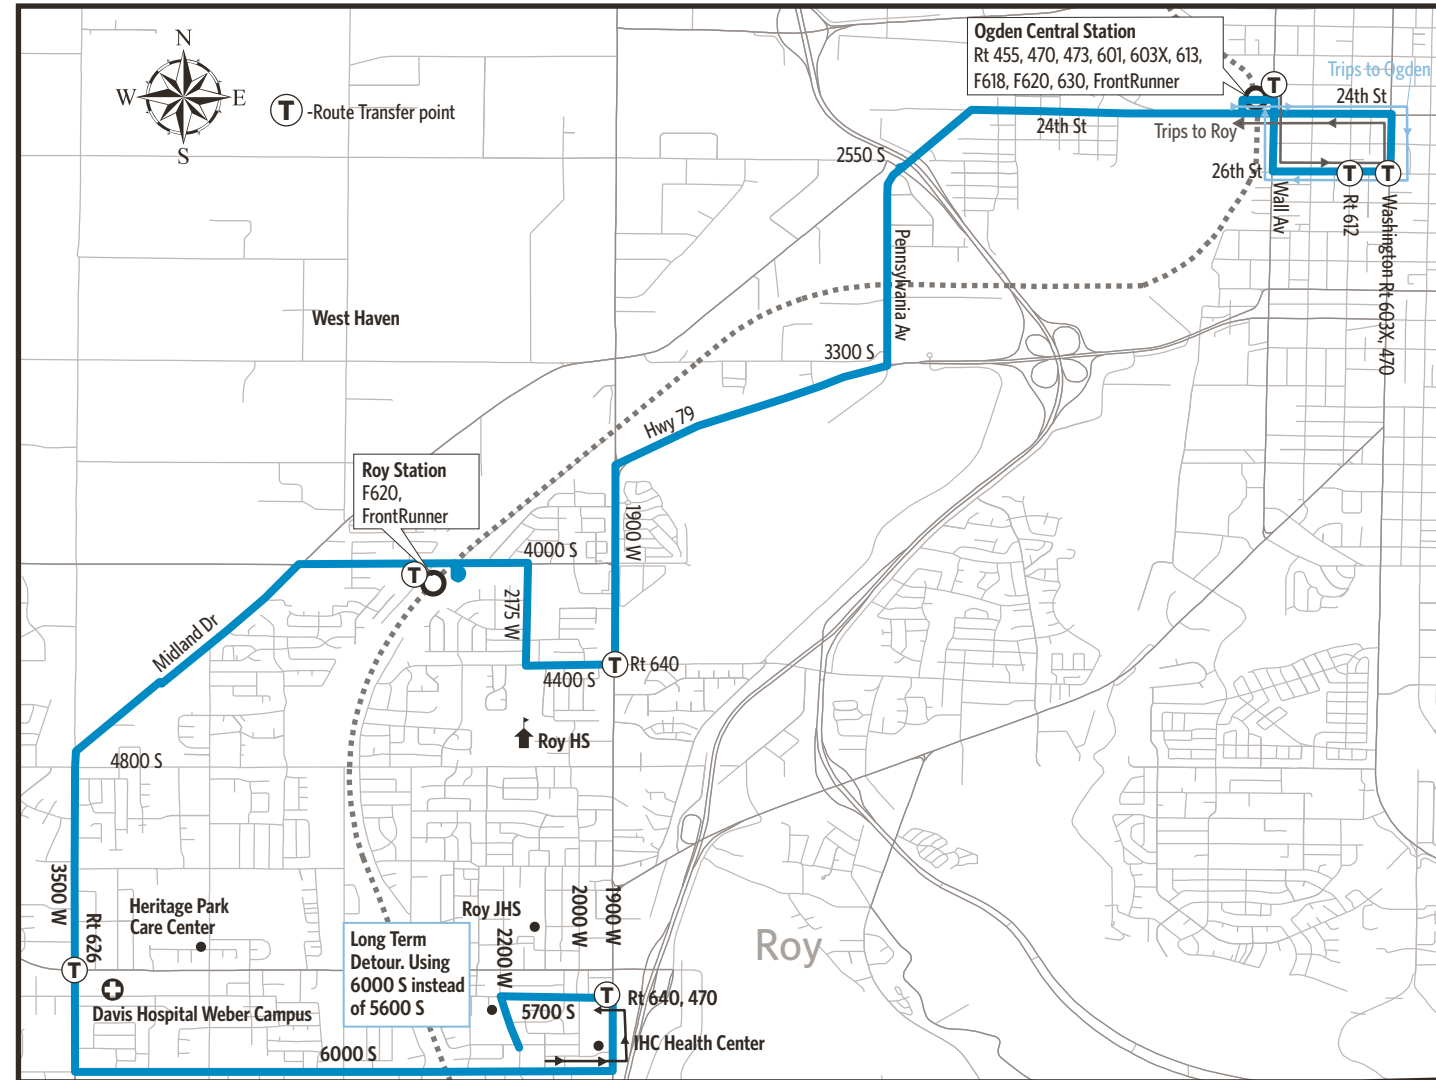

**SEE SOMETHING?
SAY SOMETHING!**

To contact UTA police:
Call: 801-287-EYES (801-287-3937)
Or Text UTATIP and your tip to 274637

INTERPRETER

801-RIDE-UTA
call (801-743-3882)
Toll-Free (888-743-3882)

Intérprete 口譯 thông dịch viên
해석자 tumač переводчик
インタプリタ Dolmetscher 通訳

**PLAN AND PAY
WITH transit**

Available in the App Store
and Google Play.

Route 604 - West Ogden/Roy

For Information Call 801-RIDE-UTA (801-743-3882)
outside Salt Lake County 888-RIDE-UTA (888-743-3882)
www.rideuta.com

HOW TO USE THIS SCHEDULE

Determine your timepoint based on when you want to leave or when you want to arrive. Read across for your destination and down for your time and direction of travel. A route map is provided to help you relate to the timepoints shown. Weekday, Saturday & Sunday schedules differ from one another.

UTA SERVICE DIRECTORY

- General Information, Schedules, Trip Planning and Customer Feedback: 801-RIDE-UTA (801-743-3882)
- Outside Salt Lake County call 888-RIDE-UTA (888-743-3882)
- For 24 hour automated service for next bus available use option 1. Have stop number and 3 digit route number (use 0 or 00 if number is not 3 digits).
- Pass By Mail Information 801-262-5626
- For Employment information please visit <http://www.rideuta.com/careers/>
- Travel Training 801-287-2275

LOST AND FOUND

Weber/South Davis: 801-626-1207 option 3
Utah County: 801-227-8923
Salt Lake County: 801-287-4664

FARES

Exact Fare is required. Fares are subject to change.

ACCESSIBLE SERVICE

Wheelchair accessible buses are available on all routes. Alternate format schedules are available upon request. Telephone communication for deaf/hearing impaired persons is available by dialing 711.

TRANSFERS

Upon payment of a fare, a transfer is good for travel in any direction, including return trip, for two (2) hours until the time cut. The value of a transfer towards a fare on a more expensive service is the regular cash fare.

BIKES ON BUSES

The Bikes on Buses service is available on all buses, except Paratransit.

HOLIDAYS

Please check rideuta.com for holiday service information.