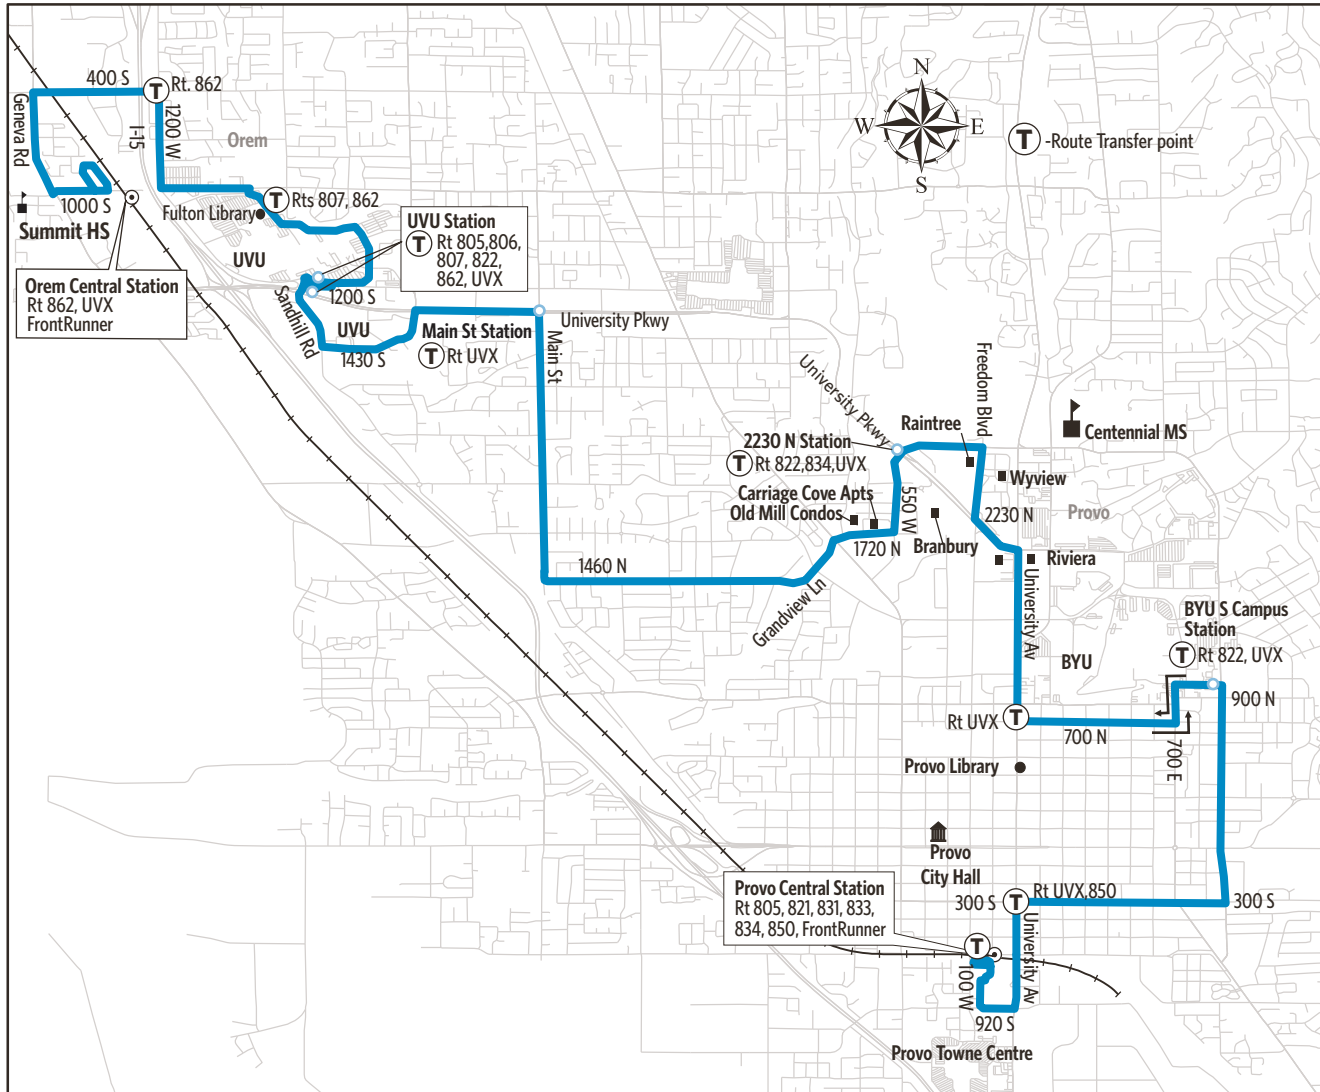

Route 831-Provo Grandview

For Information Call 801-RIDE-UTA (801-743-3882)
outside Salt Lake County 888-RIDE-UTA (888-743-3882)
www.rideuta.com

831

Provo Grandview

HOW TO USE THIS SCHEDULE

Determine your timepoint based on when you want to leave or when you want to arrive. Read across for your destination and down for your time and direction of travel. A route map is provided to help you relate to the timepoints shown. Weekday, Saturday & Sunday schedules differ from one another.

TRANSFERS

Upon payment of a fare, a transfer is good for travel in any direction, including return trip, for two (2) hours until the time cut. The value of a transfer towards a fare on a more expensive service is the regular cash fare.

SATURDAY

North to Orem Station Via UVU

Provo Central Station	BYU South Campus Station	2230 North Station	UVU Station	UVU Library	Orem Central Station
703a	713a	725a	742a	744a	752a
803	813	825	842	844	852
903	913	925	942	944	952
1003	1013	1025	1042	1044	1052
1103	1113	1125	1142	1144	1152
1203p	1213p	1225p	1242p	1244p	1252p
103	113	125	142	144	152
203	213	225	242	244	252
303	313	326	343	345	353
403	413	426	443	445	453
503	513	526	543	545	553
603	613	626	643	645	653
703	713	726	743	745	753

PLAN AND TRACK WITH YOUR TRIP WITH transit*

Available in the App Store and Google Play.

PAY WITH UTA GoRide.

Available in the App Store and Google Play.

Timepoints are approximate and may vary due to road and traffic conditions