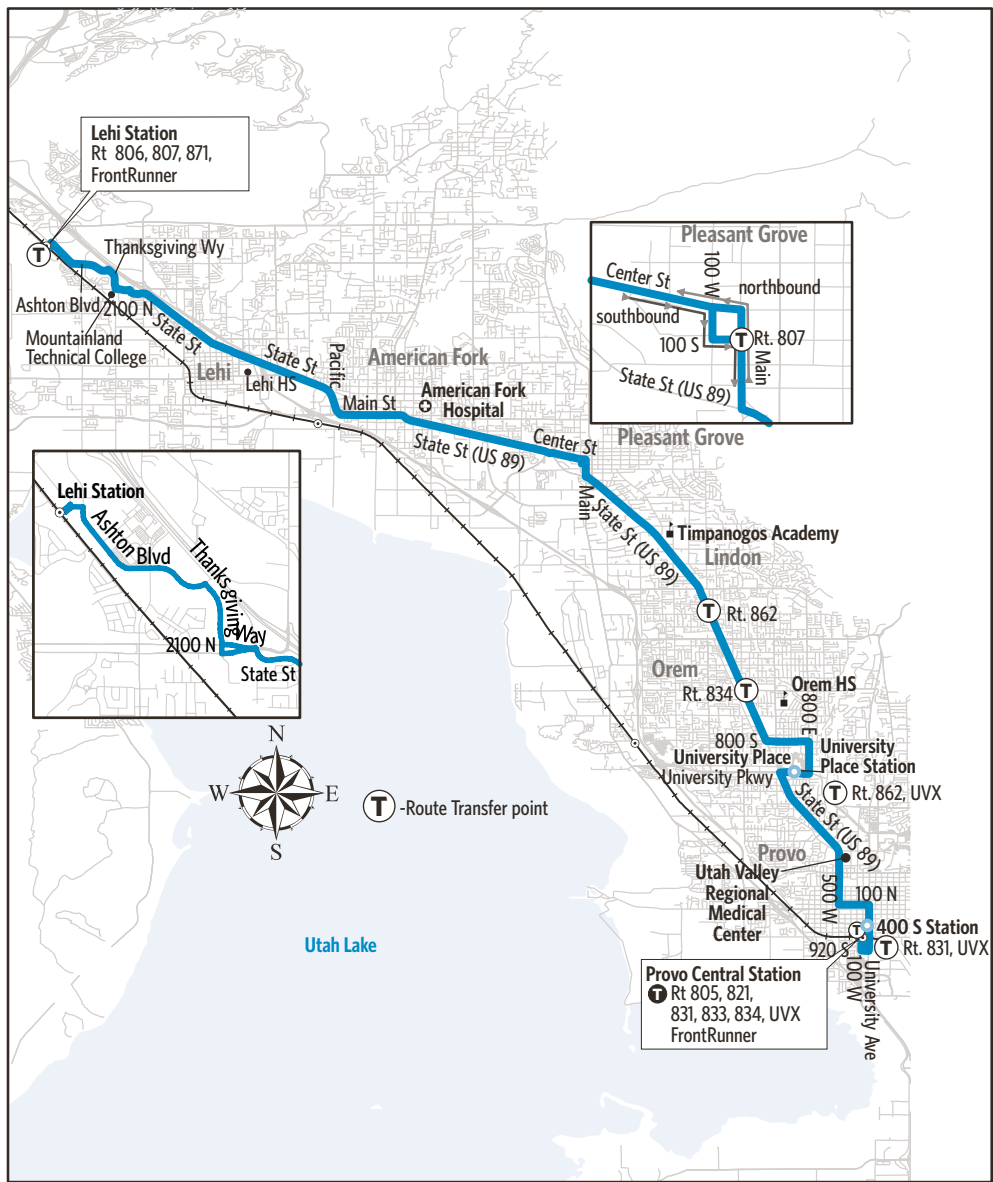

# Route 850-State St

For Information Call 801-RIDE-UTA (801-743-3882)  
 outside Salt Lake County 888-RIDE-UTA (888-743-3882)  
[www.rideuta.com](http://www.rideuta.com)

## State St

### HOW TO USE THIS SCHEDULE

Determine your timepoint based on when you want to leave or when you want to arrive. Read across for your destination and down for your time and direction of travel. A route map is provided to help you relate to the timepoints shown. Weekday, Saturday & Sunday schedules differ from one another.

### SNOW ROUTING

Please check [rideuta.com/snow](http://rideuta.com/snow) for information.

Lehi, Lehi Station (FrontRunner)  
 American Fork, Pleasant Grove, Lindon  
 University Place Station  
 Utah Valley Regional  
 Medical Center, Provo City Center  
 Provo Central Station (FrontRunner)